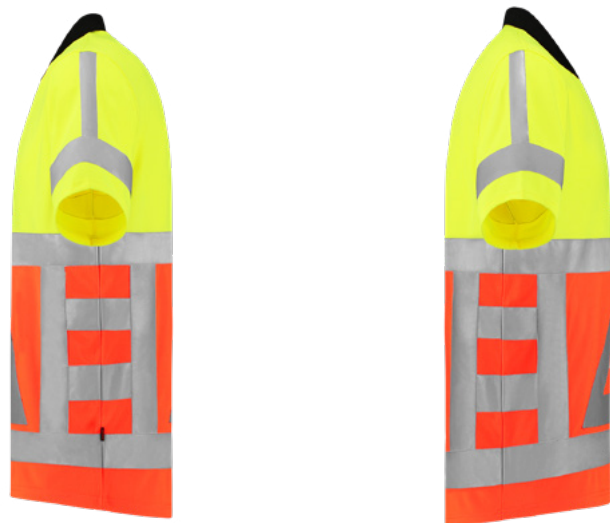

Poloshirt Verkeersregelaar 203011

50% POLYESTER / 50% POLYESTER COOLDRY
180 G/M² PIQUÉ

XS | S | M | L | XL | XXL | 3XL | 4XL | 5XL

FLUOR
ORANGE
YELLOW

Poloshirt Verkehrsregler 203011

50% POLYESTER / 50% POLYESTER COOLDRY
180 G/M² PIQUÉ-QUALITÄT

XS | S | M | L | XL | XXL | 3XL | 4XL | 5XL

FLUOR
ORANGE
YELLOW

Traffic Marshall's Polo 203011

50% POLYESTER / 50% POLYESTER COOLDRY
180 G/M² PIQUÉ

XS | S | M | L | XL | XXL | 3XL | 4XL | 5XL

FLUOR
ORANGE
YELLOW

Polo Sécurité Routière 203011

50% POLYESTER / 50% POLYESTER COOLDRY
180 G/M² PIQUÉ

XS | S | M | L | XL | XXL | 3XL | 4XL | 5XL

FLUOR
ORANGE
YELLOW