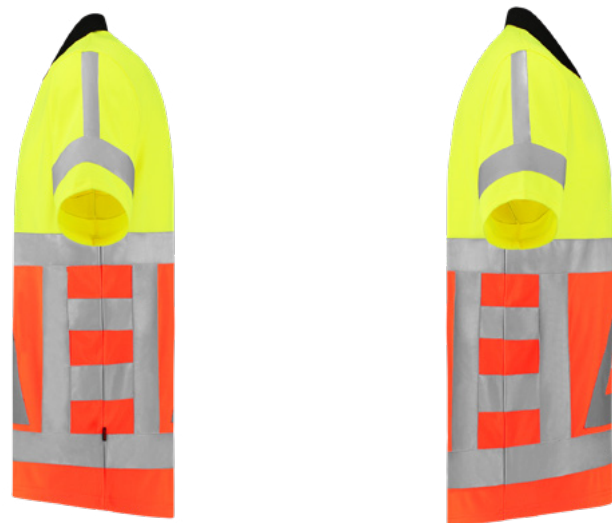

Poloshirt Verkeersregelaar 203011

50% POLYESTER / 50% POLYESTER COOLDRY
180 G/M² PIQUÉ

XS | S | M | L | XL | XXL | 3XL | 4XL | 5XL

FLUOR
ORANGE
YELLOW

Poloshirt Verkehrsregler 203011

50% POLYESTER / 50% POLYESTER COOLDRY
180 G/M² PIQUÉ-QUALITÄT

XS | S | M | L | XL | XXL | 3XL | 4XL | 5XL

FLUOR
ORANGE
YELLOW

Traffic Marshall's Polo 203011

50% POLYESTER / 50% POLYESTER COOLDRY
180 G/M² PIQUÉ

XS | S | M | L | XL | XXL | 3XL | 4XL | 5XL

FLUOR
ORANGE
YELLOW

Polo Sécurité Routière 203011

50% POLYESTER / 50% POLYESTER COOLDRY
180 G/M² PIQUÉ

XS | S | M | L | XL | XXL | 3XL | 4XL | 5XL

FLUOR
ORANGE
YELLOW