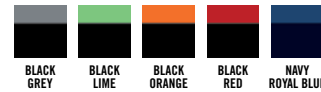

Poloshirt Bicolor Dames 202003

50% POLYESTER / 50% KATOEN
180 G/M² PIQUÉ

XS | S | M | L | XL | XXL | 3XL | 4XL | 5XL

Poloshirt Bicolor Damen 202003

50% POLYESTER / 50% BAUMWOLLE
180 G/M² PIQUÉ-QUALITÄT

XS | S | M | L | XL | XXL | 3XL | 4XL | 5XL

Women's Bi-Color Polo 202003

50% POLYESTER / 50% COTTON
180 G/M² PIQUÉ

XS | S | M | L | XL | XXL | 3XL | 4XL | 5XL

Polo Bicolore Femme 202003

50% POLYESTER / 50% COTON
180 G/M² PIQUÉ

XS | S | M | L | XL | XXL | 3XL | 4XL | 5XL